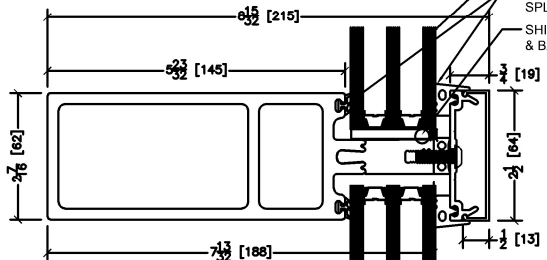

DISCLAIMER: PRODUCT AVAILABLE IN SELECT MARKETS ONLY. PLEASE CONTACT US FOR FURTHER INFORMATION

Series CW

Fiberglass
Curtain Wall System

⑥ MULLION: FIXED / FIXED ⑦ MULLION: SSG ⑧ FIXED JAMB

⑨ 658D DOOR JAMB

⑩ MULLION: 658D DOOR / FIXED

INSULATING GLASS OPTION - TRIPLE (1 1/8" OD) - UP TO 6mm TRIPLE