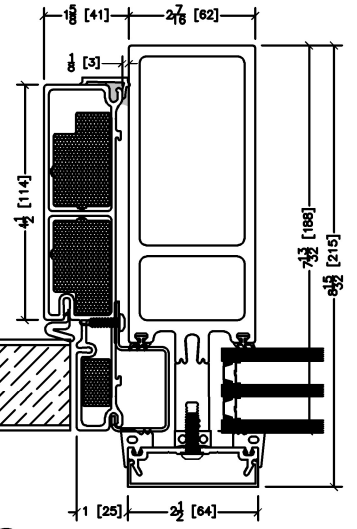

DISCLAIMER: PRODUCT AVAILABLE IN SELECT MARKETS ONLY. PLEASE CONTACT US FOR FURTHER INFORMATION

Series CW

Fiberglass
Curtain Wall System

⑥ MULLION: FIXED / FIXED ⑦ MULLION: SSG ⑧ FIXED JAMB

⑨ 658D DOOR JAMB

⑩ MULLION: 658D DOOR / FIXED

INSULATING GLASS OPTION - TRIPLE (1 1/8" OD) - UP TO 6mm TRIPLE