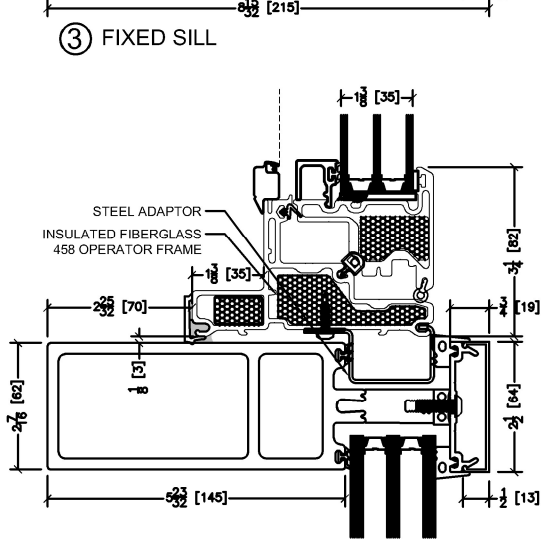

DISCLAIMER: PRODUCT AVAILABLE IN SELECT MARKETS ONLY. PLEASE CONTACT US FOR FURTHER INFORMATION

Series CW

Fiberglass
Curtain Wall System

⑥ MULLION: FIXED / FIXED ⑦ MULLION: SSG ⑧ FIXED JAMB

⑨ 658D DOOR JAMB

⑩ MULLION: 658D DOOR / FIXED

INSULATING GLASS OPTION - TRIPLE (1 1/8" OD) - UP TO 6mm TRIPLE