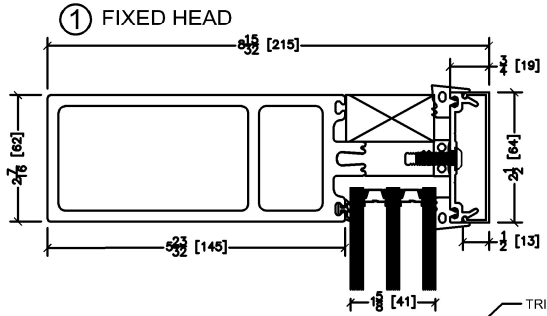

DISCLAIMER: PRODUCT AVAILABLE IN SELECT MARKETS ONLY. PLEASE CONTACT US FOR FURTHER INFORMATION

Series CW

Fiberglass
Curtain Wall System

⑥ MULLION: FIXED / FIXED   ⑦ MULLION: SSG   ⑧ FIXED JAMB