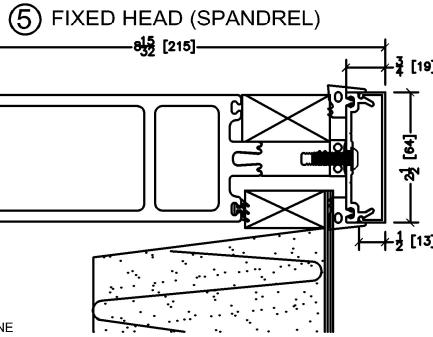

DISCLAIMER: PRODUCT AVAILABLE IN SELECT MARKETS ONLY. PLEASE CONTACT US FOR FURTHER INFORMATION

Series CW

Fiberglass
Curtain Wall System

⑥ MULLION: FIXED / FIXED ⑦ MULLION: SSG ⑧ FIXED JAMB

⑨ 658D DOOR JAMB

⑩ MULLION: 658D DOOR / FIXED

INSULATING GLASS OPTION - TRIPLE (1 1/8" OD) - UP TO 6mm TRIPLE