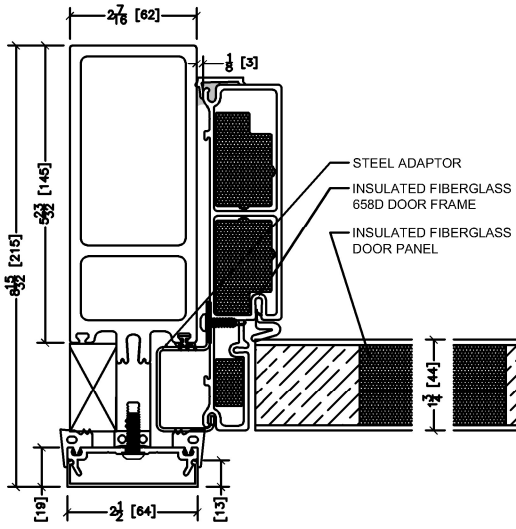

DISCLAIMER: PRODUCT AVAILABLE IN SELECT MARKETS ONLY. PLEASE CONTACT US FOR FURTHER INFORMATION

Series CW

Fiberglass
Curtain Wall System

⑥ MULLION: FIXED / FIXED ⑦ MULLION: SSG ⑧ FIXED JAMB

⑨ 658D DOOR JAMB

⑩ MULLION: 658D DOOR / FIXED

INSULATING GLASS OPTION - TRIPLE (1 1/8" OD) - UP TO 6mm TRIPLE