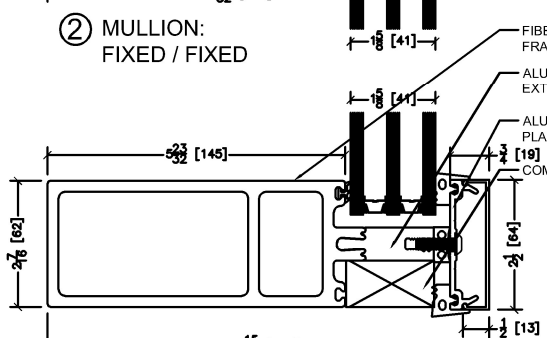

DISCLAIMER: PRODUCT AVAILABLE IN SELECT MARKETS ONLY. PLEASE CONTACT US FOR FURTHER INFORMATION

Series CW

Fiberglass
Curtain Wall System

⑥ MULLION: FIXED / FIXED   ⑦ MULLION: SSG   ⑧ FIXED JAMB