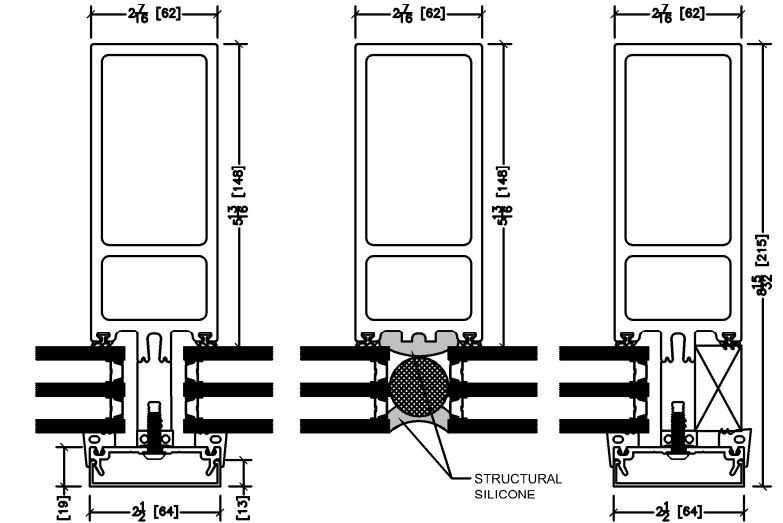

DISCLAIMER: PRODUCT AVAILABLE IN SELECT MARKETS ONLY. PLEASE CONTACT US FOR FURTHER INFORMATION

Series CW

Fiberglass
Curtain Wall System

⑥ MULLION: FIXED / FIXED ⑦ MULLION: SSG ⑧ FIXED JAMB

⑨ 658D DOOR JAMB

⑩ MULLION: 658D DOOR / FIXED

INSULATING GLASS OPTION - TRIPLE (1 1/8" OD) - UP TO 6mm TRIPLE